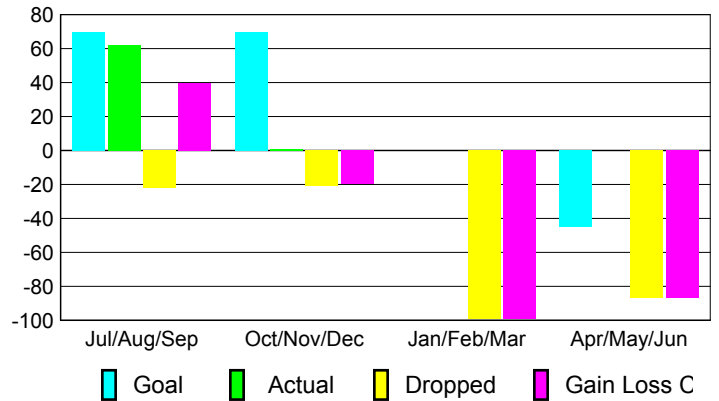

Membership Results 2009-2010

Goal, New, Dropped, Gain/Loss