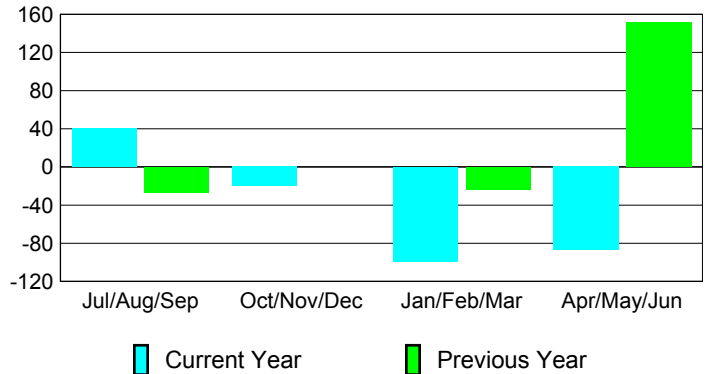

<u>Membership Results</u> 2009-2010	<u>Membership</u> 2008-2009
--	--------------------------------

Month	Net Memb Goal	Actual New Memb	Actual Dropped Memb	Gain/Loss of Memb	Gain/Loss of Memb
Jul/Aug/Sep	70	62	-22	40	-27
Oct/Nov/Dec	70	1	-21	-20	0
Jan/Feb/Mar	0	0	-99	-99	-24
Apr/May/June	-45	0	-87	-87	152
Totals	95	63	-229	-166	101

Membership Results 2009-2010

Goal, New, Dropped, Gain/Loss

Comparison of Membership Gain/Loss

Current Year Compared to the Previous Year

Gender Comparison 2009-2010