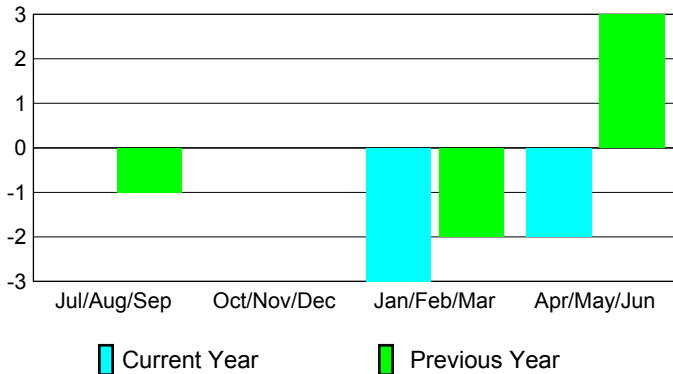

Month	New Club Goal	Actual New Clubs	Actual Dropped Clubs	Gain/Loss of Clubs	Gain/Loss of Clubs
Jul/Aug/Sep	1	0	0	0	-1
Oct/Nov/Dec	2	0	0	0	0
Jan/Feb/Mar	0	0	-3	-3	-2
Apr/May/June	1	0	-2	-2	3
Totals	4	0	-5	-5	0

Club Results 2009-2010

Goal, New, Dropped, Gain/Loss

Comparison of Club Gain/Loss

Current Year Compared to the Previous Year

YTD Status Quo Clubs 2009-2010

Status Quo Clubs Compared to Status Quo Members

MEMBERSHIP