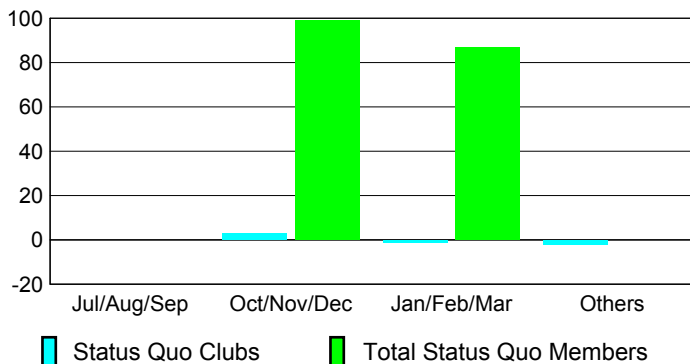

Month	New Club Goal	Actual New Clubs	Actual Dropped Clubs	Gain/Loss of Clubs	Gain/Loss of Clubs
Jul/Aug/Sep	1	0	0	0	-1
Oct/Nov/Dec	2	0	0	0	0
Jan/Feb/Mar	0	0	-3	-3	-2
Apr/May/June	1	0	-2	-2	3
Totals	4	0	-5	-5	0

Club Results 2009-2010

Goal, New, Dropped, Gain/Loss

Comparison of Club Gain/Loss

Current Year Compared to the Previous Year

YTD Status Quo Clubs 2009-2010

Status Quo Clubs Compared to Status Quo Members

MEMBERSHIP

<u>Membership Results</u> 2009-2010	<u>Membership</u> 2008-2009
--	--------------------------------

Month	Net Memb Goal	Actual New Memb	Actual Dropped Memb	Gain/Loss of Memb	Gain/Loss of Memb
Jul/Aug/Sep	70	62	-22	40	-27
Oct/Nov/Dec	70	1	-21	-20	0
Jan/Feb/Mar	0	0	-99	-99	-24
Apr/May/June	-45	0	-87	-87	152
Totals	95	63	-229	-166	101