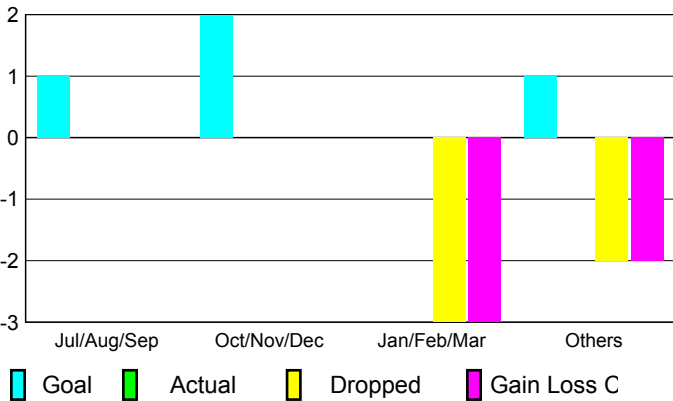

2009-2010 GMT Quarterly Report for District (or Undistricted) **District 301 B**

GMT: Doctor DATUK K NAGARATNA

Location: PHILIPPINES

GMT CA: 5

CLUBS

<u>Club Results</u> 2009-2010	<u>Clubs</u> 2008-2009

Month	New Club Goal	Actual New Clubs	Actual Dropped Clubs	Gain/Loss of Clubs	Gain/Loss of Clubs
Jul/Aug/Sep	1	0	0	0	-1
Oct/Nov/Dec	2	0	0	0	0
Jan/Feb/Mar	0	0	-3	-3	-2
Apr/May/June	1	0	-2	-2	3
Totals	4	0	-5	-5	0

Club Results 2009-2010

Goal, New, Dropped, Gain/Loss